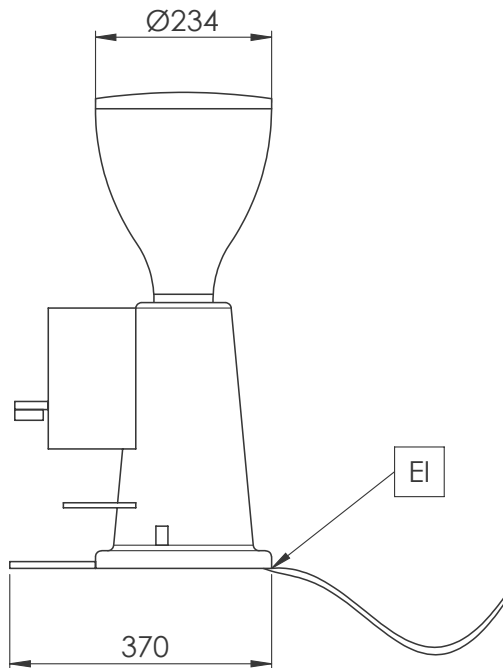

Coffee System
Doser Coffee Grinder, Flat 65 mm

ITEM # _____

MODEL # _____

NAME # _____

SIS # _____

AIA # _____

602543 (GRND600)

* NOT TRANSLATED *

Side

Front

Electric

Supply voltage:	230 V/1N ph/50/60 Hz
602543 (GRND600)	
Electrical power max.:	0.34 kW
Plug type:	CE-SCHUKO

Key Information:

External dimensions, Width:	230 mm
External dimensions, Depth:	370 mm
External dimensions, Height:	600 mm
Net weight:	13 kg
Shipping weight:	14 kg
Shipping height:	300 mm
Shipping width:	450 mm
Shipping depth:	700 mm
Shipping volume:	0.09 m ³