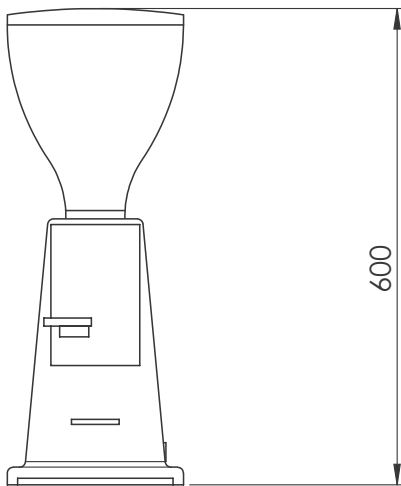

Coffee System
Doser Coffee Grinder, Flat 65 mm

ITEM # _____

MODEL # _____

NAME # _____

SIS # _____

AIA # _____

602543 (GRND600)

* NOT TRANSLATED *

Side

Front

Electric

Supply voltage:	230 V/1N ph/50/60 Hz
602543 (GRND600)	
Electrical power max.:	0.34 kW
Plug type:	CE-SCHUKO

Key Information:

External dimensions, Width:	230 mm
External dimensions, Depth:	370 mm
External dimensions, Height:	600 mm
Net weight:	13 kg
Shipping weight:	14 kg
Shipping height:	300 mm
Shipping width:	450 mm
Shipping depth:	700 mm
Shipping volume:	0.09 m ³